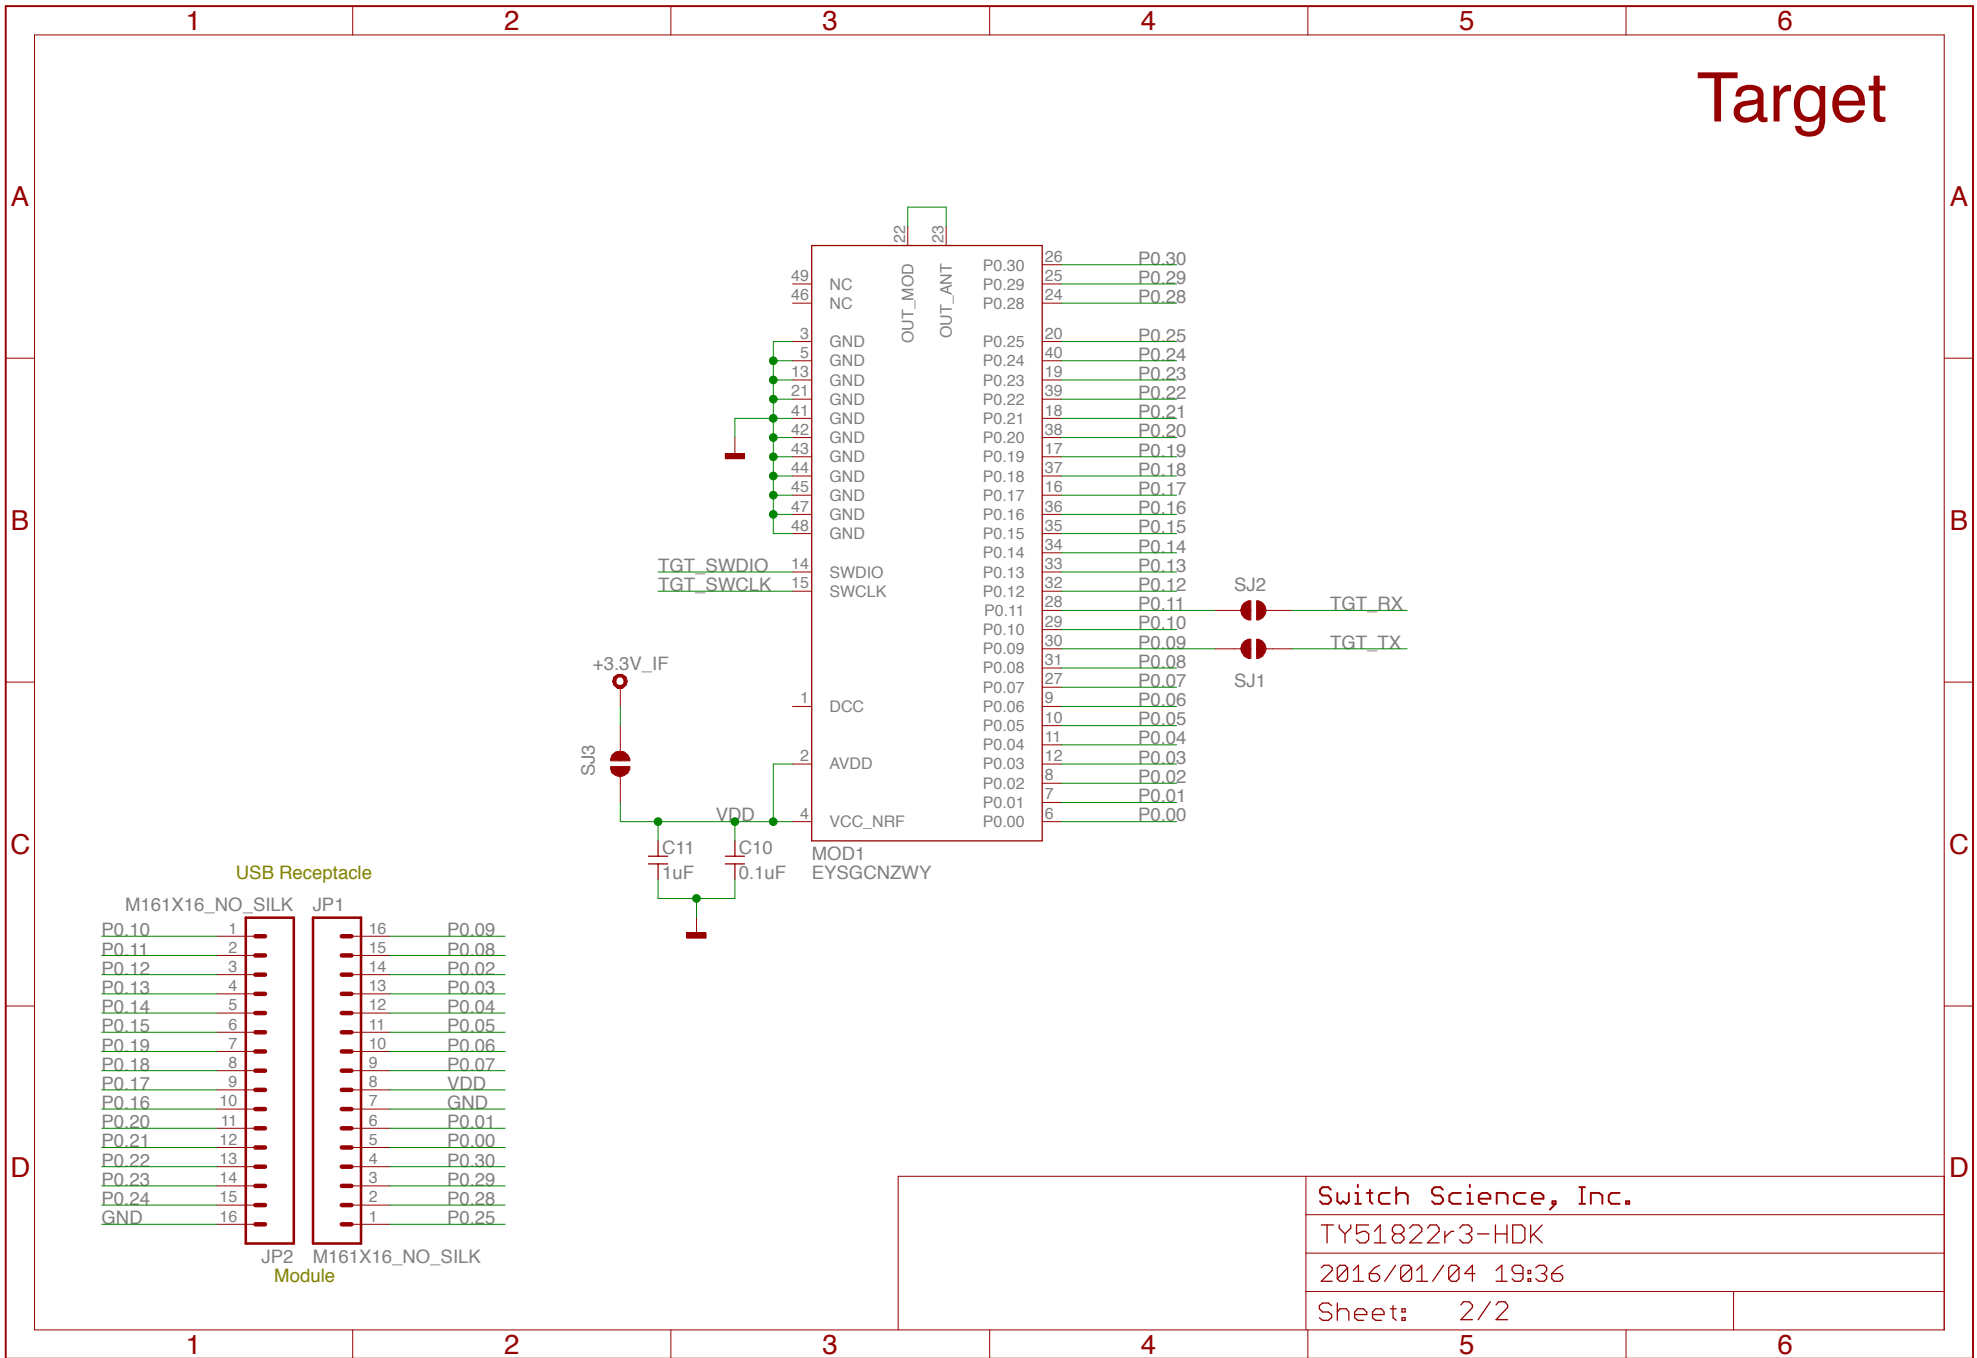

Interface

Switch Science, Inc.

TY51822r3-HDK

2016/01/04 19:36

Sheet: 1/2

Target

Switch Science, Inc.

TY51822r3-HDK

2016/01/04 19:36

Sheet: 2/2